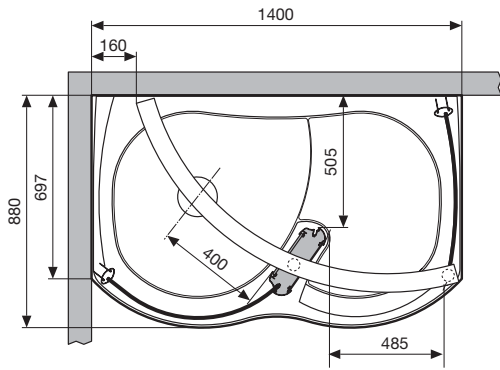

### SHOWER TRAY

White 030 and Wood - h 19 cm

### SHOWER HEAD

# TECHNICAL DRAWING King Walk-in 140 x 90 x 195h (cm 210.3 including upper bar + optional spacer 6 cm)

R/H version with column

L/H version with column

R/H version without column

L/H version without column

# TECHNICAL DRAWING King Walk-in 170 x 90 x 195h (cm 210.3 including upper bar + optional spacer 6 cm)

R/H version with column

L/H version with column

R/H version without column

L/H version without column