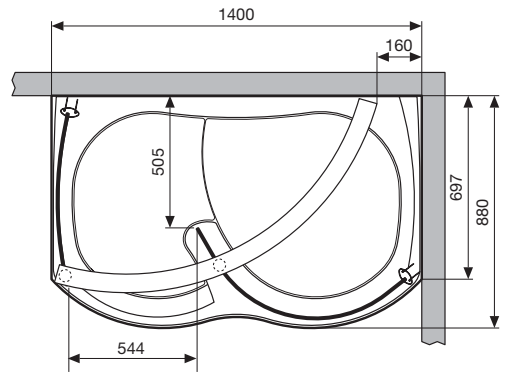

### SHOWER TRAY

White 030 and Wood - h 19 cm

# TECHNICAL DRAWING King Walk-in 140 x 90 x 195h (cm 210.3 including upper bar + optional spacer 6 cm)

R/H version with column

L/H version with column

R/H version without column

L/H version without column

R/H version in recess with column

L/H version in recess with column

R/H version in recess without column

L/H version in recess without column

# TECHNICAL DRAWING King Walk-in 170 x 90 x 195h (cm 210.3 including upper bar + optional spacer 6 cm)

R/H version with column

L/H version with column

R/H version without column

L/H version without column