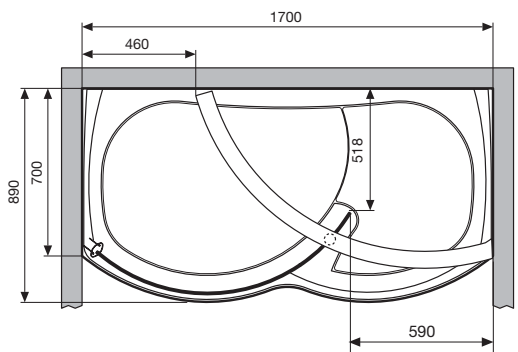

# TECHNICAL DRAWING King Walk-in 140 x 90 x 195h (cm 210.3 including upper bar + optional spacer 6 cm)

R/H version with column

L/H version with column

R/H version without column

L/H version without column

R/H version in recess with column

L/H version in recess with column

R/H version in recess without column

L/H version in recess without column

# TECHNICAL DRAWING King Walk-in 170 x 90 x 195h (cm 210.3 including upper bar + optional spacer 6 cm)

R/H version with column

L/H version with column

R/H version without column

L/H version without column