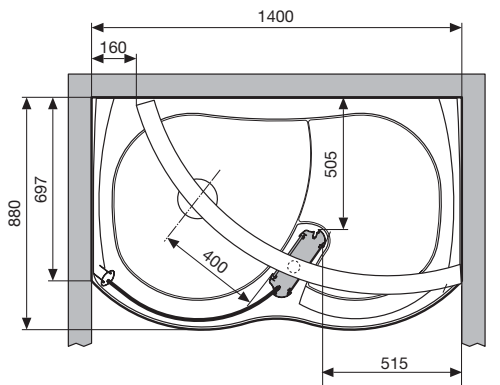

### SHOWER TRAY

White 030 and Wood - h 19 cm

# TECHNICAL DRAWING King Walk-in 140 x 90 x 195h (cm 210.3 including upper bar + optional spacer 6 cm)

R/H version with column

L/H version with column

R/H version without column

L/H version without column

R/H version in recess with column

L/H version in recess with column

R/H version in recess without column

L/H version in recess without column

# TECHNICAL DRAWING King Walk-in 170 x 90 x 195h (cm 210.3 including upper bar + optional spacer 6 cm)

R/H version with column

L/H version with column

R/H version without column

L/H version without column