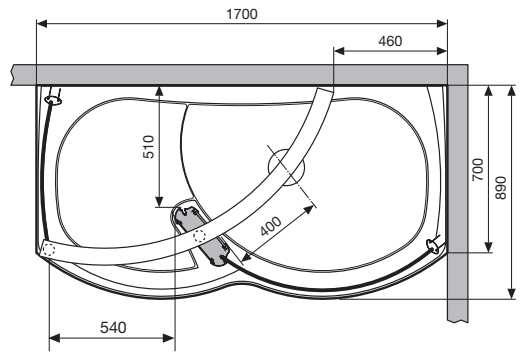

# TECHNICAL DRAWING King Walk-in 140 x 90 x 195h (cm 210.3 including upper bar + optional spacer 6 cm)

R/H version with column

L/H version with column

R/H version without column

L/H version without column

R/H version in recess with column

L/H version in recess with column

R/H version in recess without column

L/H version in recess without column

# TECHNICAL DRAWING King Walk-in 170 x 90 x 195h (cm 210.3 including upper bar + optional spacer 6 cm)

R/H version with column

L/H version with column

R/H version without column

L/H version without column