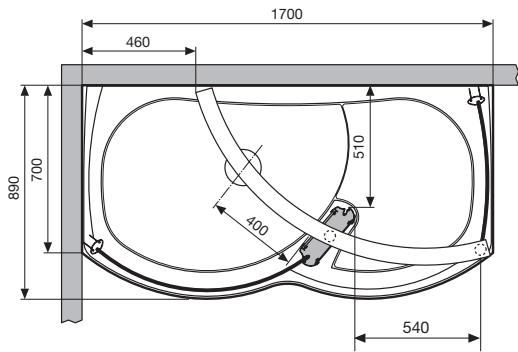

# TECHNICAL DRAWING King Walk-in 140 x 90 x 195h (cm 210.3 including upper bar + optional spacer 6 cm)

R/H version with column

L/H version with column

R/H version without column

L/H version without column

R/H version in recess with column

L/H version in recess with column

R/H version in recess without column

L/H version in recess without column

# TECHNICAL DRAWING King Walk-in 170 x 90 x 195h (cm 210.3 including upper bar + optional spacer 6 cm)

R/H version with column

L/H version with column

R/H version without column

L/H version without column