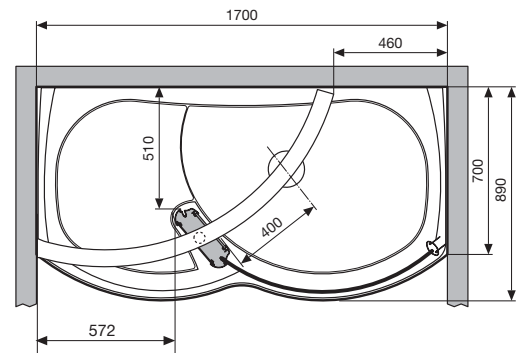

# TECHNICAL DRAWING King Walk-in 140 x 90 x 195h (cm 210.3 including upper bar + optional spacer 6 cm)

R/H version with column

L/H version with column

R/H version without column

L/H version without column

R/H version in recess with column

L/H version in recess with column

R/H version in recess without column

L/H version in recess without column

# TECHNICAL DRAWING King Walk-in 170 x 90 x 195h (cm 210.3 including upper bar + optional spacer 6 cm)

R/H version with column

L/H version with column

R/H version without column

L/H version without column