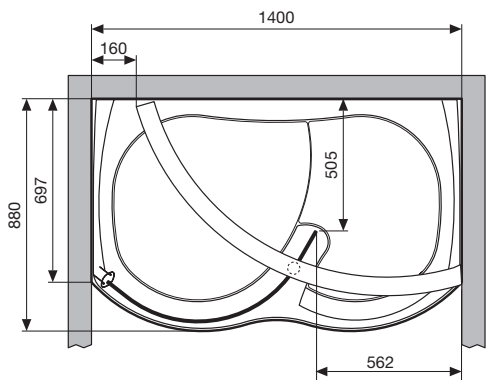

### SHOWER TRAY

White 030 and Wood - h 19 cm

# TECHNICAL DRAWING King Walk-in 140 x 90 x 195h (cm 210.3 including upper bar + optional spacer 6 cm)

R/H version with column

L/H version with column

R/H version without column

L/H version without column

R/H version in recess with column

L/H version in recess with column

R/H version in recess without column

L/H version in recess without column

# TECHNICAL DRAWING King Walk-in 170 x 90 x 195h (cm 210.3 including upper bar + optional spacer 6 cm)

R/H version with column

L/H version with column

R/H version without column

L/H version without column