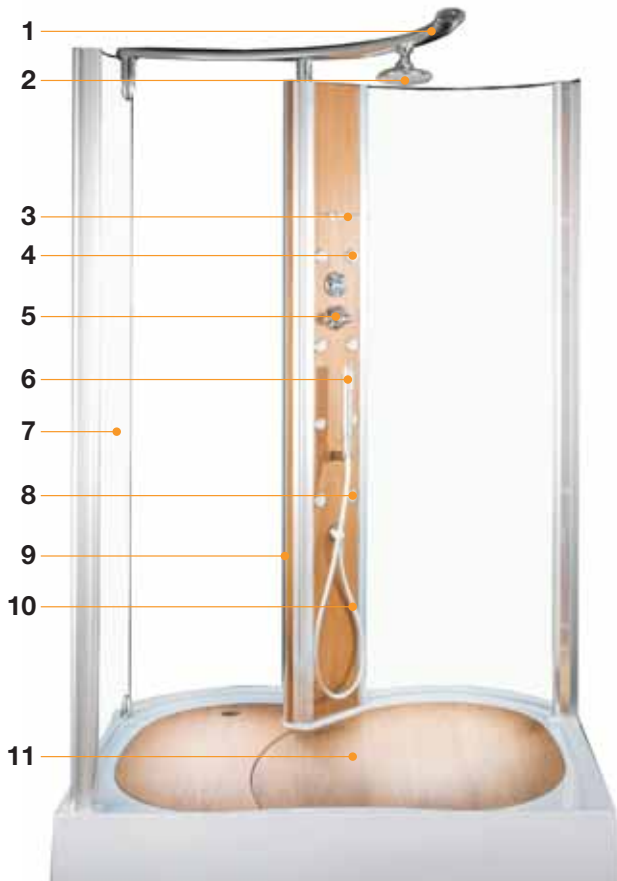

# KING WALK-IN

- 1 Support bracket
- 2 Limescale-proof shower head
- 3 Accessory shelf
- 4 Four Rotojet body hydromassage nozzles
- 5 Shower valves with thermostatic mixer
- 6 Limescale-proof shower head
- 7 Side panel
- 8 Four lumbar massage Rotojet nozzles
- 9 Full-length mirror outside
- 10 Hose
- 11 Wooden shower tray with inspection panel inside

### PROFILE COLOUR

Silver

### GLASS TYPE

Clear

### SHOWER TRAY

White 030 and Wood - h 19 cm