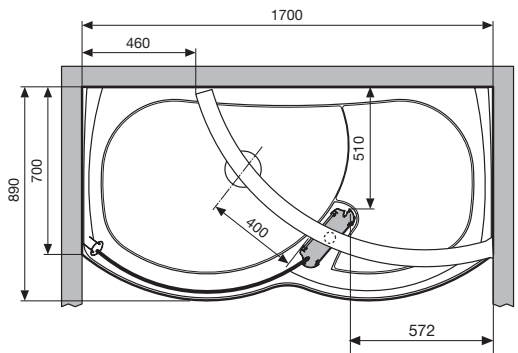

# TECHNICAL DRAWING King Walk-in 140 x 90 x 195h (cm 210.3 including upper bar + optional spacer 6 cm)

R/H version with column

L/H version with column

R/H version without column

L/H version without column

R/H version in recess with column

L/H version in recess with column

R/H version in recess without column

L/H version in recess without column

# TECHNICAL DRAWING King Walk-in 170 x 90 x 195h (cm 210.3 including upper bar + optional spacer 6 cm)

R/H version with column

L/H version with column

R/H version without column

L/H version without column