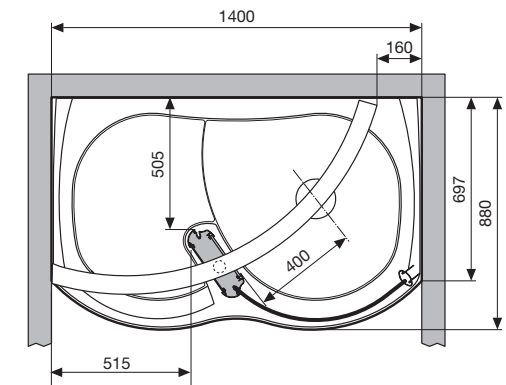

### SHOWER TRAY

White 030 and Wood - h 19 cm

# TECHNICAL DRAWING King Walk-in 140 x 90 x 195h (cm 210.3 including upper bar + optional spacer 6 cm)

R/H version with column

L/H version with column

R/H version without column

L/H version without column

R/H version in recess with column

L/H version in recess with column

R/H version in recess without column

L/H version in recess without column

# TECHNICAL DRAWING King Walk-in 170 x 90 x 195h (cm 210.3 including upper bar + optional spacer 6 cm)

R/H version with column

L/H version with column

R/H version without column

L/H version without column