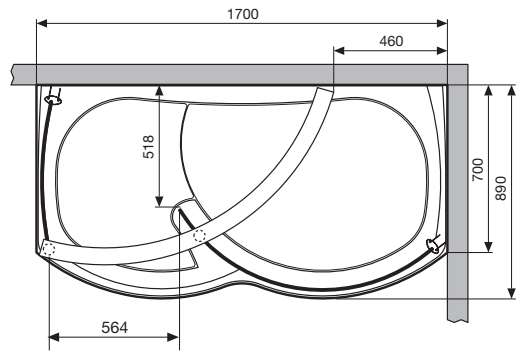

# TECHNICAL DRAWING King Walk-in 140 x 90 x 195h (cm 210.3 including upper bar + optional spacer 6 cm)

R/H version with column

L/H version with column

R/H version without column

L/H version without column

# TECHNICAL DRAWING King Walk-in 170 x 90 x 195h (cm 210.3 including upper bar + optional spacer 6 cm)

R/H version with column

L/H version with column

R/H version without column

L/H version without column

R/H version in recess with column

L/H version in recess with column

R/H version in recess without column

L/H version in recess without column