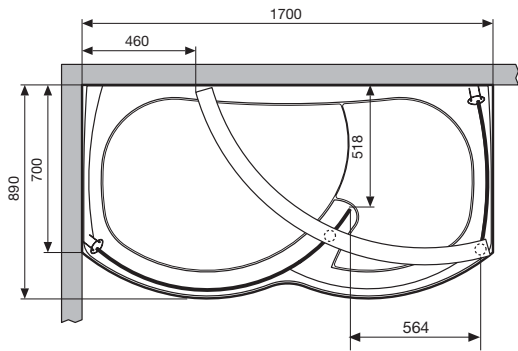

# TECHNICAL DRAWING King Walk-in 140 x 90 x 195h (cm 210.3 including upper bar + optional spacer 6 cm)

R/H version with column

L/H version with column

R/H version without column

L/H version without column

R/H version in recess with column

L/H version in recess with column

R/H version in recess without column

L/H version in recess without column

# TECHNICAL DRAWING King Walk-in 170 x 90 x 195h (cm 210.3 including upper bar + optional spacer 6 cm)

R/H version with column

L/H version with column

R/H version without column

L/H version without column