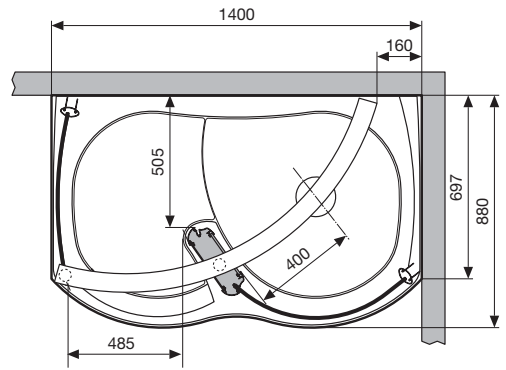

### SHOWER TRAY

White 030 and Wood - h 19 cm

### SHOWER HEAD

# TECHNICAL DRAWING King Walk-in 140 x 90 x 195h (cm 210.3 including upper bar + optional spacer 6 cm)

R/H version with column

L/H version with column

R/H version without column

L/H version without column

# TECHNICAL DRAWING King Walk-in 170 x 90 x 195h (cm 210.3 including upper bar + optional spacer 6 cm)

R/H version with column

L/H version with column

R/H version without column

L/H version without column