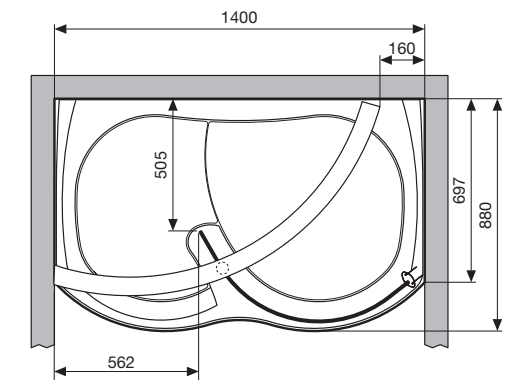

# TECHNICAL DRAWING King Walk-in 140 x 90 x 195h (cm 210.3 including upper bar + optional spacer 6 cm)

R/H version with column

L/H version with column

R/H version without column

L/H version without column

R/H version in recess with column

L/H version in recess with column

R/H version in recess without column

L/H version in recess without column

# TECHNICAL DRAWING King Walk-in 170 x 90 x 195h (cm 210.3 including upper bar + optional spacer 6 cm)

R/H version with column

L/H version with column

R/H version without column

L/H version without column