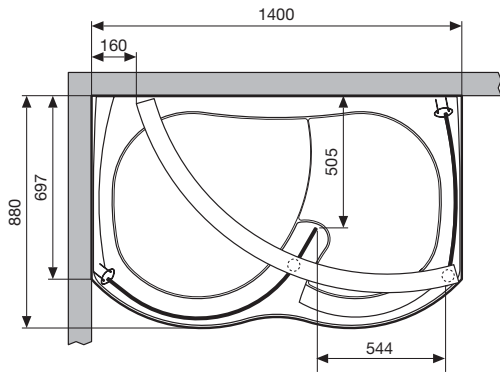

### SHOWER TRAY

White 030 and Wood - h 19 cm

# TECHNICAL DRAWING King Walk-in 140 x 90 x 195h (cm 210.3 including upper bar + optional spacer 6 cm)

R/H version with column

L/H version with column

R/H version without column

L/H version without column

R/H version in recess with column

L/H version in recess with column

R/H version in recess without column

L/H version in recess without column

# TECHNICAL DRAWING King Walk-in 170 x 90 x 195h (cm 210.3 including upper bar + optional spacer 6 cm)

R/H version with column

L/H version with column

R/H version without column

L/H version without column